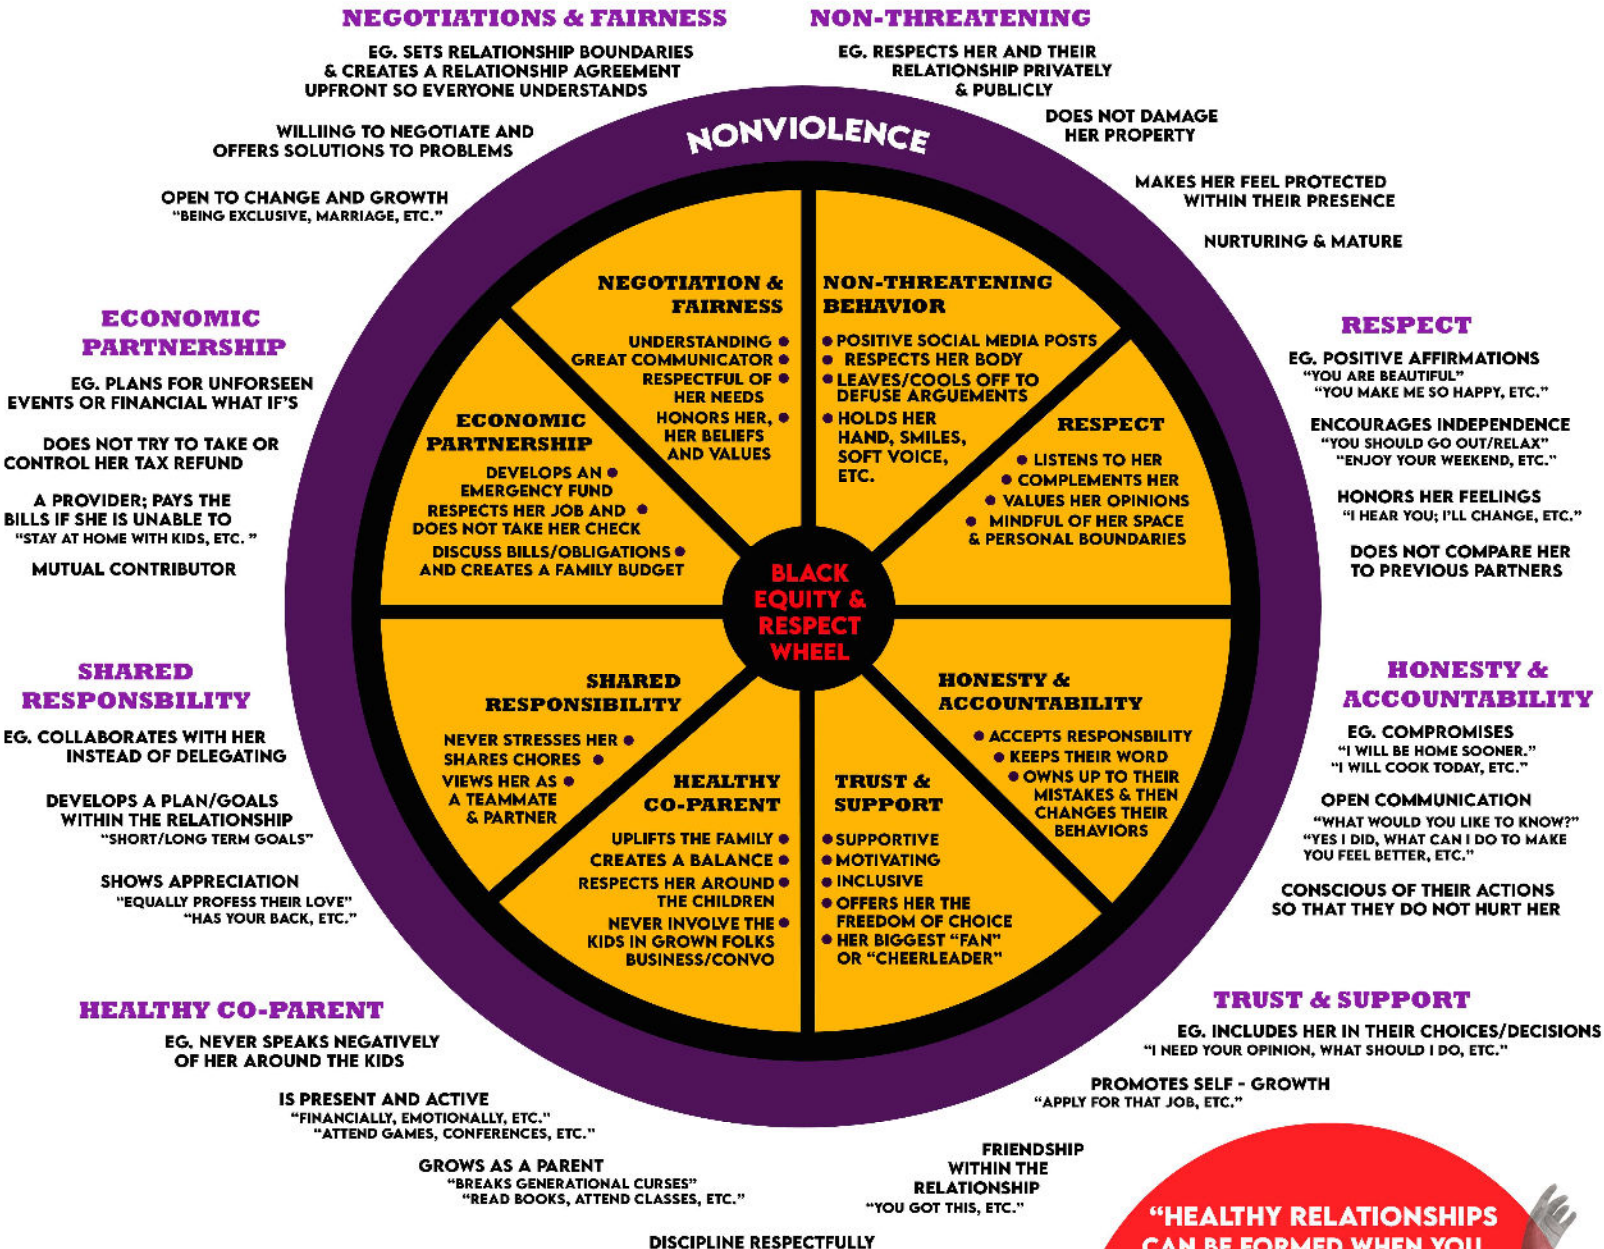

EQUITY WHEEL: THE AFRICAN AMERICAN/ BLACK COMMUNITY

CREATED BY AMANI COMMUNITY SERVICES

These are the primary eight ways to identify a healthy relationship within the black community

"HEALTHY RELATIONSHIPS CAN BE FORMED WHEN YOU FIRST UNDERSTAND AND FORM SELF - LOVE. IT IS THE HONORING OF YOURSELF THAT SETS THE TONE AND STANDARD WITHIN THE LOVE THAT IS GIVEN FROM OTHERS."

Amani Community Services

AMANI COMMUNITY SERVICES
 2315 FALLS AVE SUITE 1
 WATERLOO, IA 50701
 WWW.AMANI-CS.ORG

CRISIS LINE 1-888-983-2533

(2022)

ADAPTION OF THE ORIGINAL POWER AND CONTROL WHEEL APPROVED BY THE DOMESTIC ABUSE INTERVENTION PROGRAMS THE DULUTH MODEL.ORG