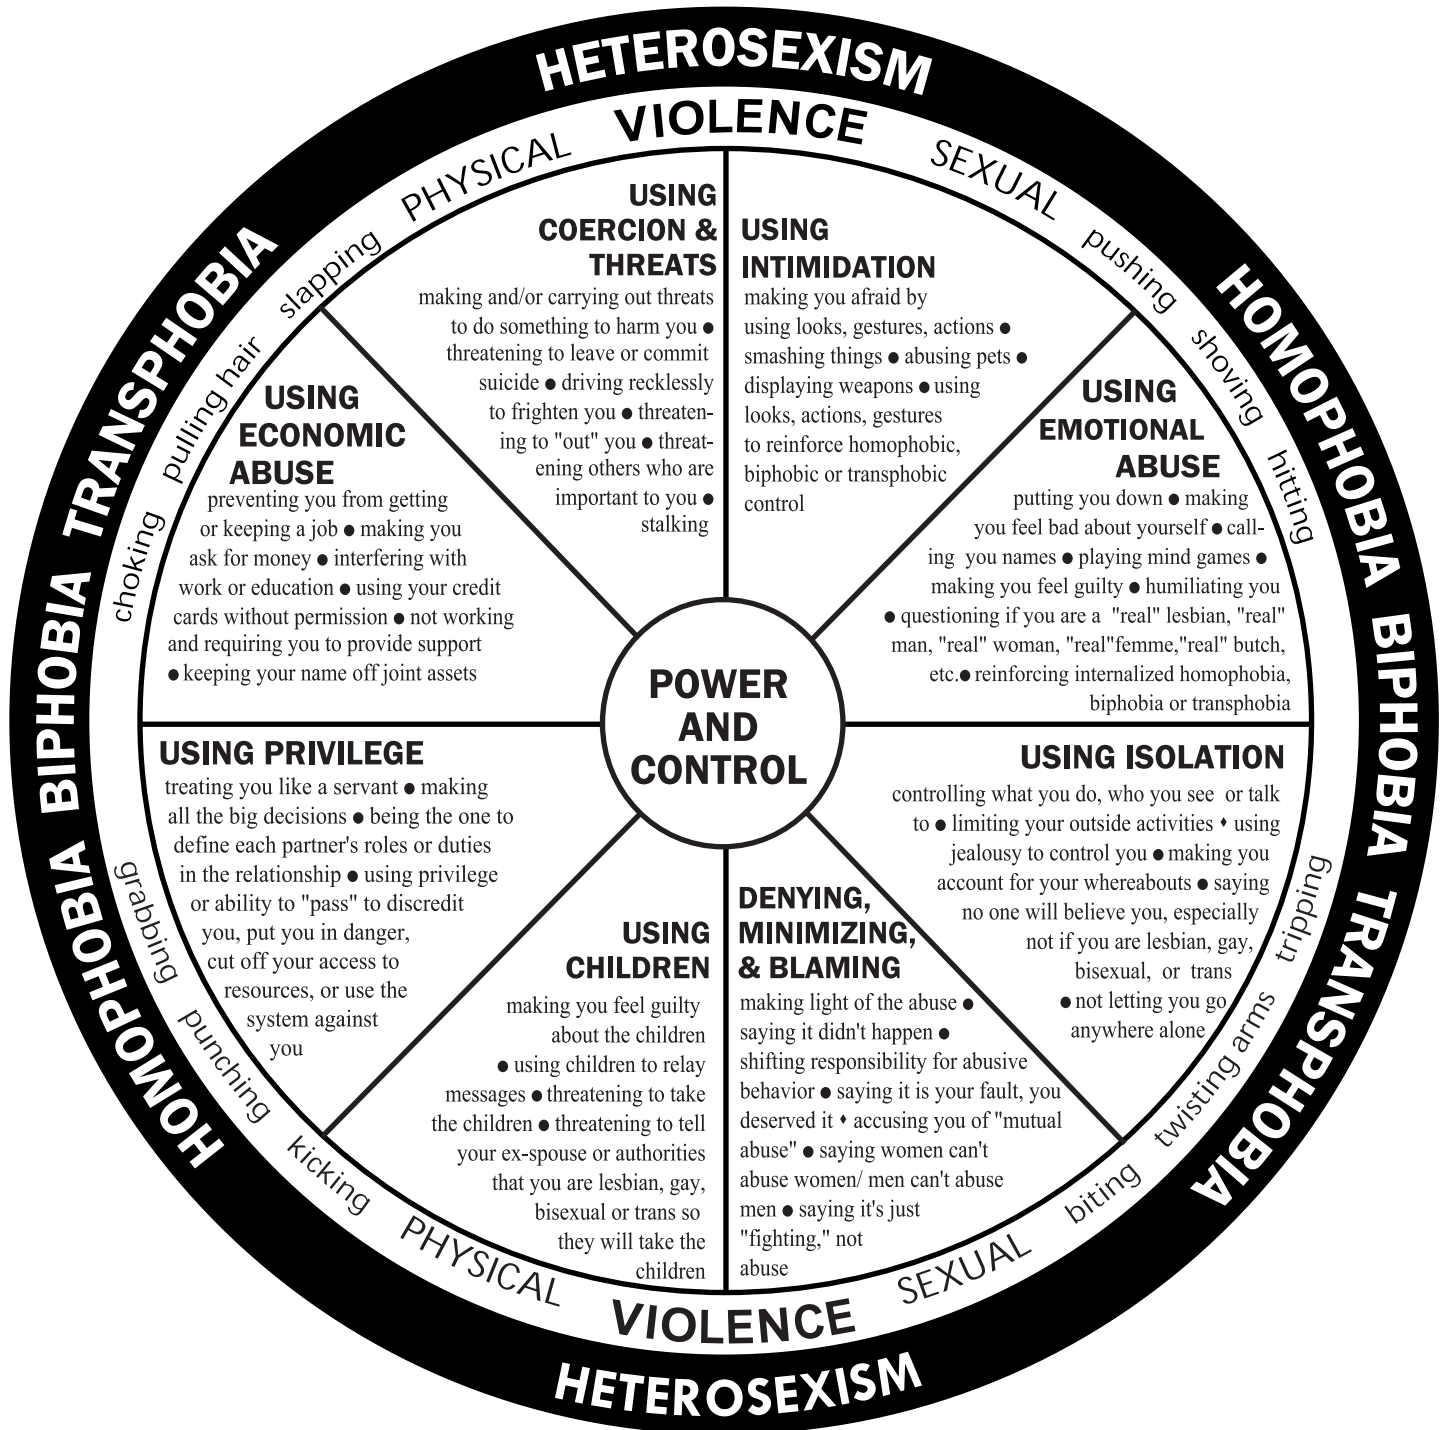

Power and Control Wheel for Lesbian, Gay, Bisexual and Trans Relationships

Developed by Roe & Jagodinsky

Adapted from the Power & Control and Equity Wheels developed by the Domestic Abuse Intervention Project • 206 West Fourth Street • Duluth, Minnesota 55806 • 218/722-4134