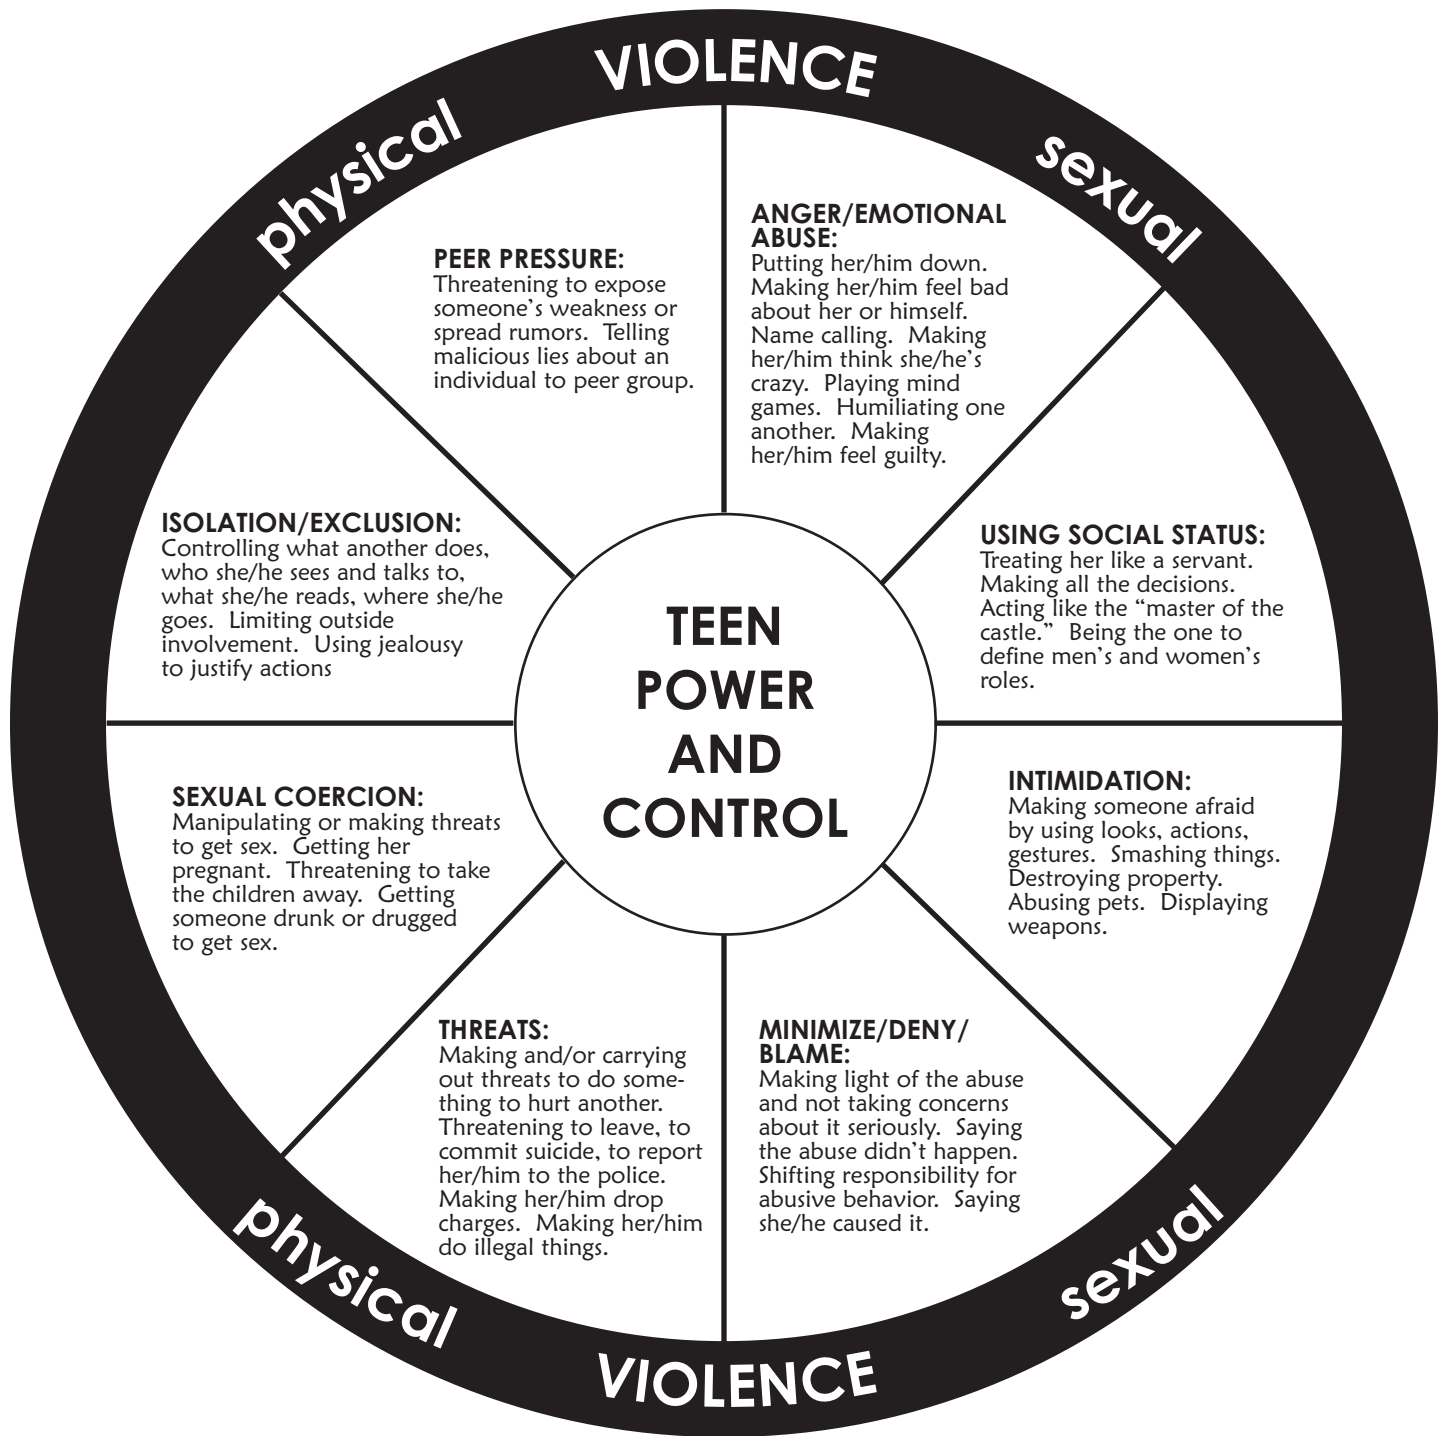

TEEN POWER AND CONTROL WHEEL

Produced and distributed by:

Developed from:
Domestic Abuse Intervention Project
202 East Superior Street
Duluth, MN 55802
218.722.4134

NATIONAL CENTER
on Domestic and Sexual Violence
training • consulting • advocacy